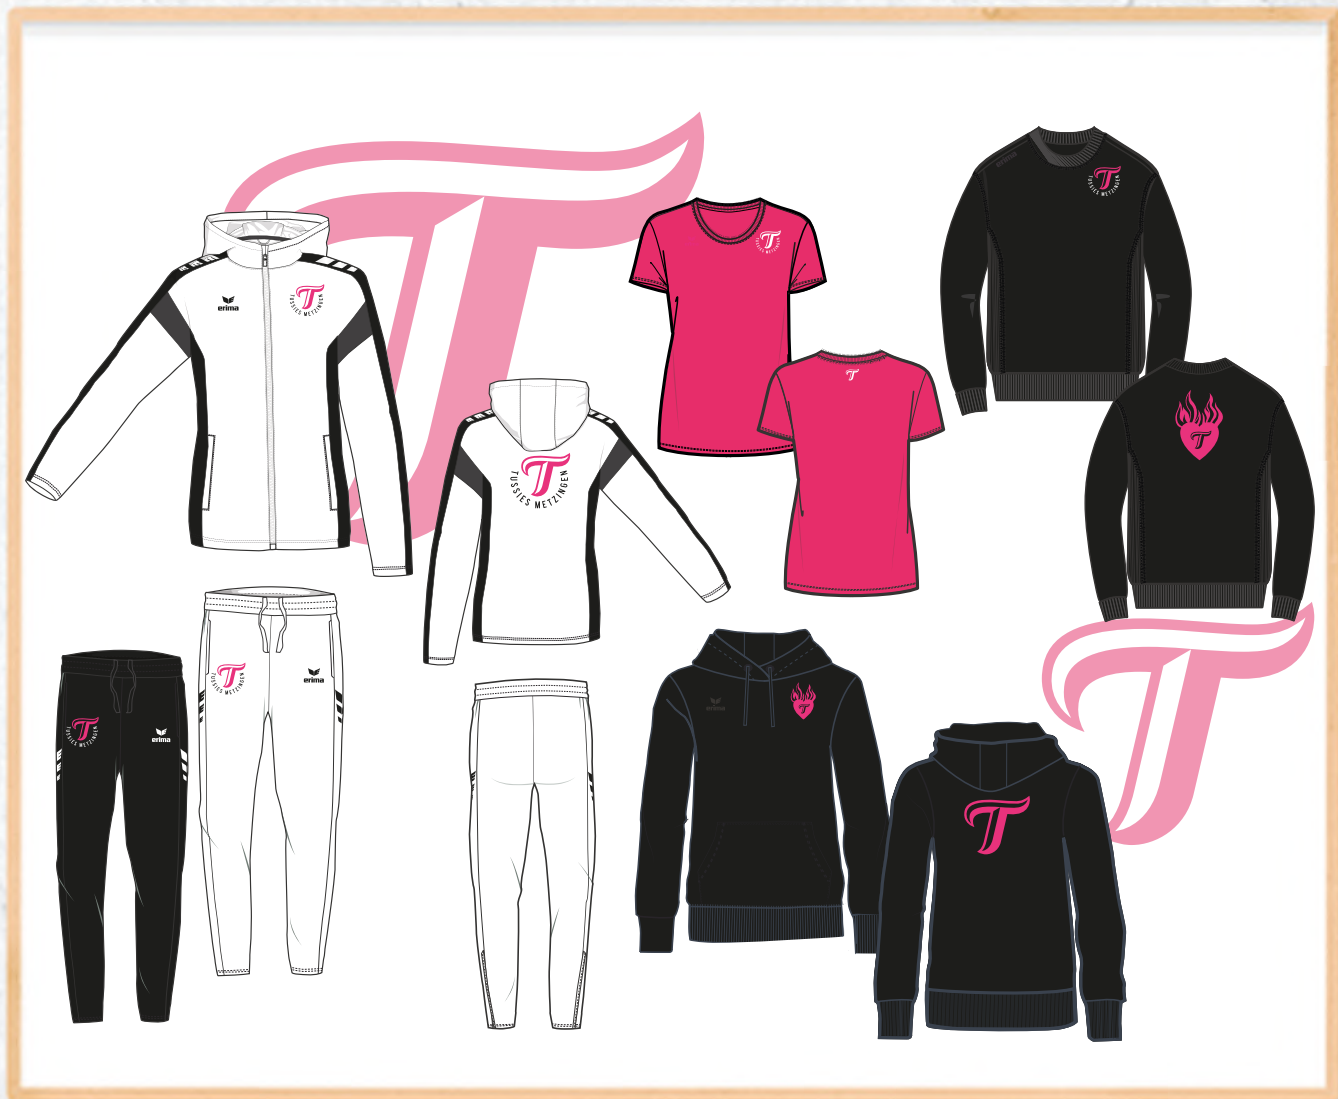

CELEBRATE 125 x Teamsport Basics x BASICS