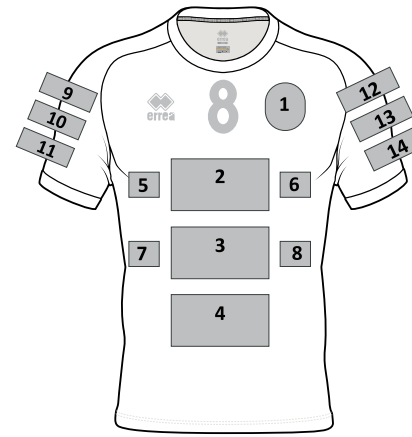

FRONT

- 1 BADGE (h x w cm)
- NUMBER (cm h)
- 2 LOGO (h x w cm)
- 3 LOGO (h x w cm)
- 4 LOGO (h x w cm)
- 5 LOGO (h x w cm)
- 6 LOGO (h x w cm)
- 7 LOGO (h x w cm)
- 8 LOGO (h x w cm)

RIGHT SLEEVE

1. 9 LOGO (h x w cm)
   - 10 LOGO (h x w cm)
   - 11 LOGO (h x w cm)
2. ### LEFT SLEEVE
3. 12 LOGO (h x w cm)
   - 13 LOGO (h x w cm)
   - 14 LOGO (h x w cm)

BACK

- NAME cm h
- NUMBER cm h
- 15 LOGO (h x w cm)
- 16 LOGO (h x w cm)
- 17 LOGO (h x w cm)
- 18 LOGO (h x w cm)