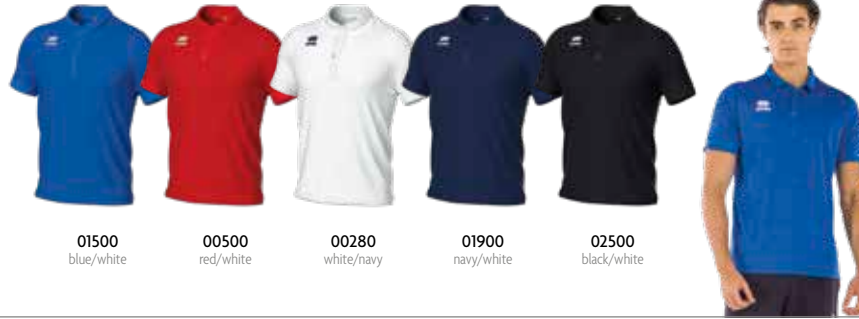

GM1CIC

XXS-XS

B-HIVE 100% polyester - 135 g/mq

SKIN 100% polyester - 125 g/mq

01500
blue/white

00500
red/white

00280
white/navy

01900
navy/white